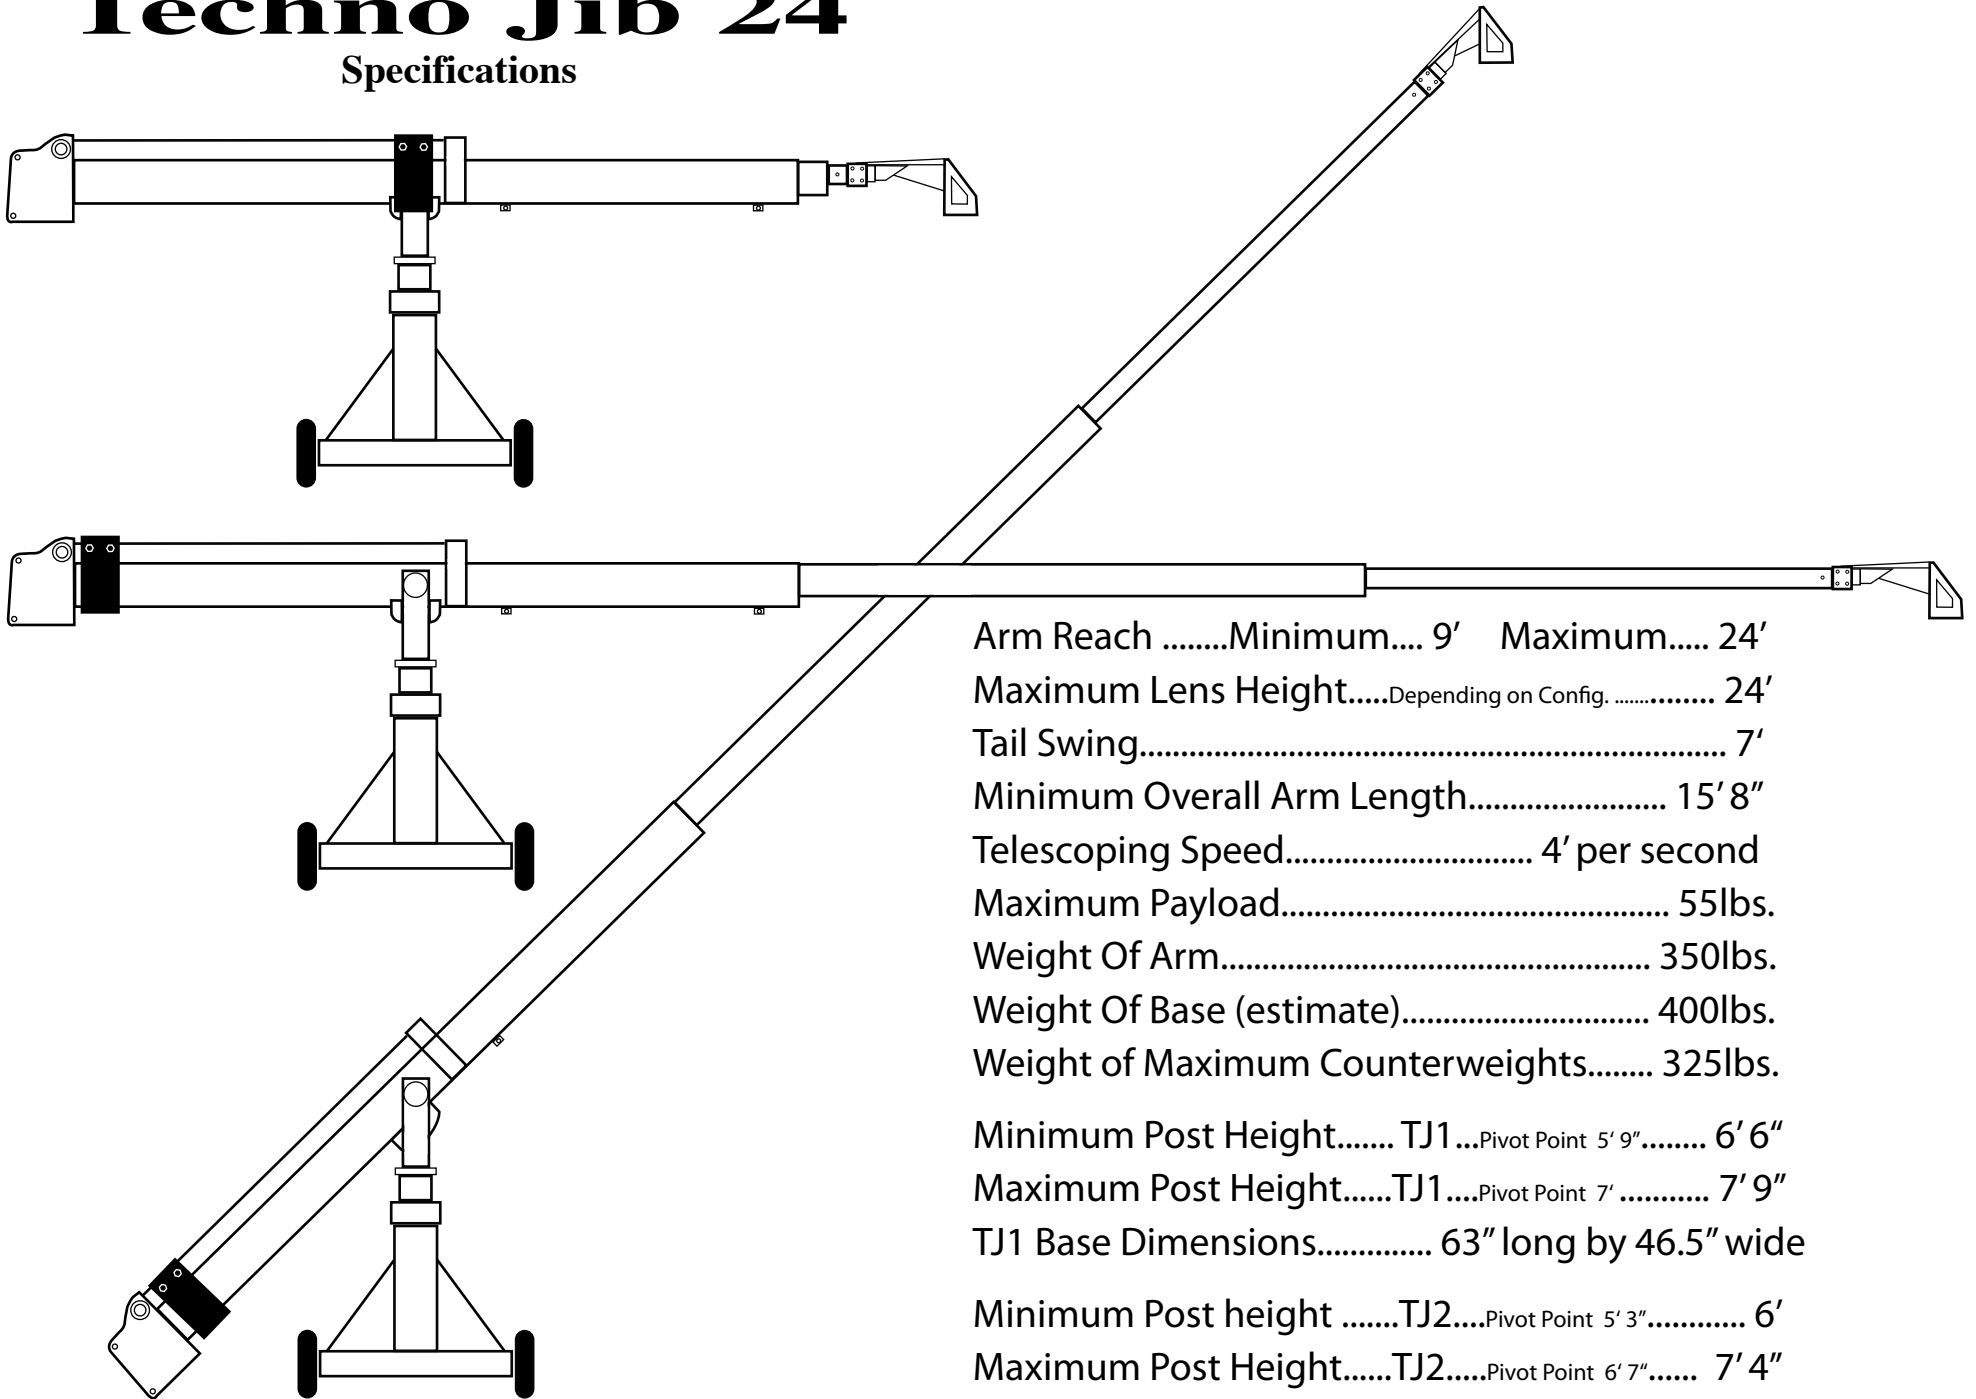

# Techno Jib 24

## Specifications

Arm Reach .....Minimum.... 9' Maximum..... 24'  
Maximum Lens Height.....Depending on Config. .... 24'  
Tail Swing..... 7'  
Minimum Overall Arm Length..... 15'8"  
Telescoping Speed..... 4' per second  
Maximum Payload..... 55lbs.  
Weight Of Arm..... 350lbs.  
Weight Of Base (estimate)..... 400lbs.  
Weight of Maximum Counterweights..... 325lbs.

Minimum Post Height..... TJ1 ...Pivot Point 5' 9"..... 6' 6"  
Maximum Post Height.....TJ1 ....Pivot Point 7' ..... 7' 9"  
TJ1 Base Dimensions..... 63" long by 46.5" wide

Minimum Post height .....TJ2....Pivot Point 5' 3"..... 6'  
Maximum Post Height.....TJ2....Pivot Point 6' 7"..... 7' 4"  
TJ1 Base Dimensions..... 60" long by 50" wide